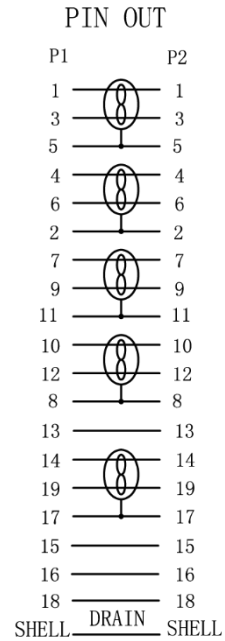

**SPECIFICATION**

- HDMI CABLE:  
(7/0.16BC\*2C+7/0.12BC+AM)\*4PCS+(7/0.12BC\*2C+7/0.12BC+AM)+7/0.12BC\*4C+AM+7/0.12BC+128/0.12ALM+BLACK PVC;  
OD: 8.6±0.2MM  
CABLE MARKING:E324703 AWM STYLE 20276 80°C 30V  
HIGH SPEED HDMI® CABLE WITH ETHERNET
- HDMI TYPE A MALE: BLACK INSULATION, GOLD PLATED CONTACTS, GOLD PLATED SHELL.
- ALL HOOD: MOLDED BLACK PVC

**STANDARD**

- ALL MATERIALS ARE Rohs AND REACH COMPLIANT

**ORDERING INFORMATION**

Part No	Description
V02020030	HDMI AM-HDMI AM/GOLD-PLATED 5meter