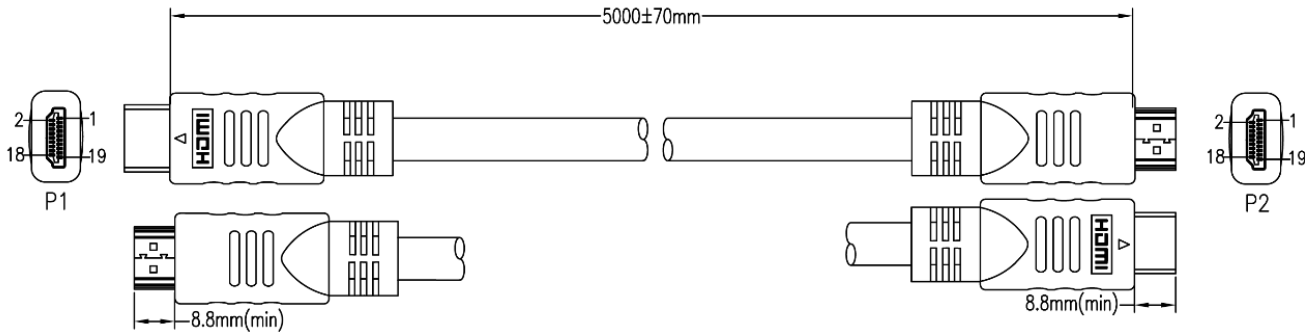

**SPECIFICATION**

- HDMI CABLE:  
(7/0.16BC\*2C+7/0.12BC+AM)\*4PCS+(7/0.12BC\*2C+7/0.12BC+AM)+7/0.12BC\*4C+AM+7/0.12BC+128/0.12ALM+BLACK PVC;  
OD: 8.6±0.2MM  
CABLE MARKING:E324703 AWM STYLE 20276 80°C 30V  
HIGH SPEED HDMI® CABLE WITH ETHERNET
- HDMI TYPE A MALE: BLACK INSULATION, GOLD PLATED CONTACTS, GOLD PLATED SHELL.
- ALL HOOD: MOLDED BLACK PVC

**ELECTRICAL PERFORMANCE**

- 100% OPEN AND SHORT TEST.
- CONDUCTOR RESISTANCE: 5 OHMS MAX.
- INSULATION RESISTANCE: 10 MEGOHMS MIN.
- HDTV-DVD TEST: 4K\*2K

**PACKAGING**

- A PC/VIVANCO standard bag PACKAGING.

**STANDARD**

- ALL MATERIALS ARE Rohs AND REACH COMPLIANT

**ORDERING INFORMATION**

Part No	Description
V02020030	HDMI AM-HDMI AM/GOLD-PLATED 5meter