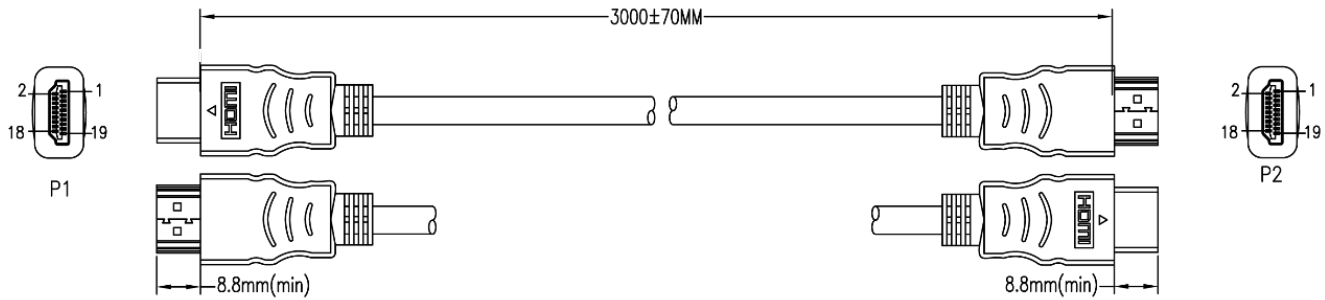

SPECIFICATION

- HDMI CABLE:
(1/0.32BC*1P+1/0.32BC+AM)*5PCS+1/0.32BC*4C+AM+1/0.32BC+128/0.12A
LM+BLACK PVC;
OD: 7.3±0.2MM
CABLE MARKING:E324703 AWM STYLE 20276 80°C 30V
HIGH SPEED® HDMICABLE WITH ETHERNET
- HDMI TYPE A MALE: BLACK INSULATION,
GOLD PLATED CONTACTS, GOLD PLATED SHELL.
- ALL HOOD: MOLDED BLACK PVC.

ELECTRICAL PERFORMANCE

- 100% OPEN AND SHORT TEST.
- CONDUCTOR RESISTANCE: 5 OHMS MAX.
- INSULATION RESISTANCE: 10 MEGOHMS MIN.
- 2.4 HDTV-DVD TEST: 4K*2K

PACKAGING

- A PC/VIVANCO standard bag PACKAGING.

STANDARD

- ALL MATERIALS ARE Rohs AND REACH COMPLIANT

ORDERING INFORMATION

Part No	Description
V02020029	HDMI AM-HDMI AM/GOLD-PLATED 3meter