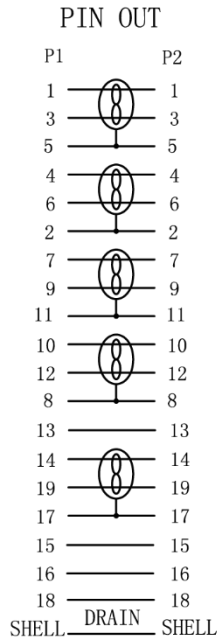

SPECIFICATION

- HDMI CABLE:
(1/0.32BC*1P+1/0.32BC+AM)*5PCS+1/0.32BC*4C+AM+1/0.32BC+128/0.12A
LM+BLACK PVC;
OD: 7.3±0.2MM
CABLE MARKING:E324703 AWM STYLE 20276 80°C 30V
HIGH SPEED® HDMICABLE WITH ETHERNET
- HDMI TYPE A MALE: BLACK INSULATION,
GOLD PLATED CONTACTS, GOLD PLATED SHELL.
- ALL HOOD: MOLDED BLACK PVC.

STANDARD

- ALL MATERIALS ARE Rohs AND REACH COMPLIANT

ORDERING INFORMATION

Part No	Description
V02020029	HDMI AM-HDMI AM/GOLD-PLATED 3meter