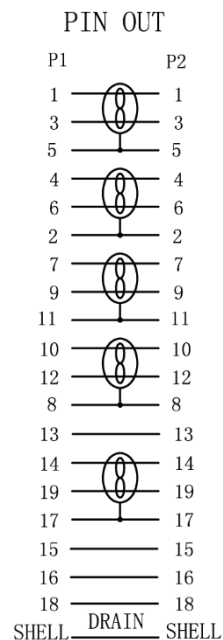

SPECIFICATION

- HDMI CABLE:
(1/0.25BC*1P+1/0.25BC+AM)*5PCS+1/0.25BC*4C+AM+1/0.25BC+128/0.12A
LM+BLACK PVC;
OD: 6.0±0.2MM
CABLE MARKING:E324703  AWM STYLE 20276 80°C 30V
HIGH SPEED HDMI® CABLE WITH ETHERNET
- HDMI TYPE A MALE: BLACK INSULATION,
GOLD PLATED CONTACTS, GOLD PLATED SHELL
- ALL HOOD: MOLDED BLACK PVC..

- ALL MATERIALS ARE Rohs AND REACH COMPLIANT

VIVANCO

ORDERING INFORMATION

Part No	Description	L(MM)
V02020027	HDMI AM-HDMI AM/GOLD-PLATED	1800±50
V02020028	HDMI AM-HDMI AM/GOLD-PLATED	2000±50