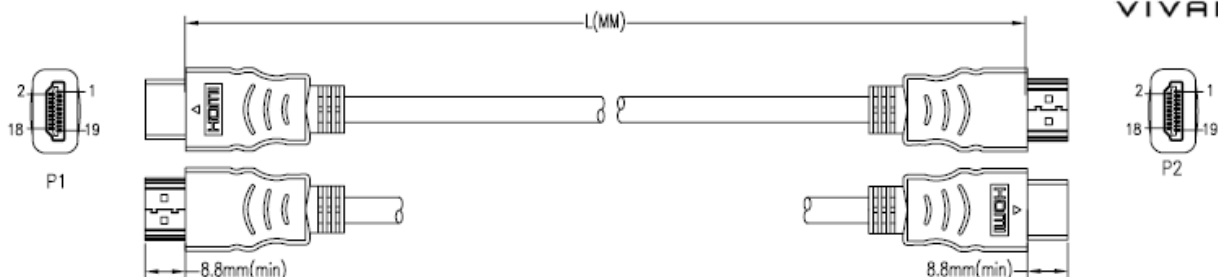

SPECIFICATION

- HDMI CABLE:
(1/0.25BC*1P+1/0.25BC+AM)*5PCS+1/0.25BC*4C+AM+1/0.25BC+128/0.12A
LM+BLACK PVC;
OD: 6.0±0.2MM
CABLE MARKING:E324703  AWM STYLE 20276 80°C 30V
HIGH SPEED HDMI® CABLE WITH ETHERNET
- HDMI TYPE A MALE: BLACK INSULATION,
GOLD PLATED CONTACTS, GOLD PLATED SHELL
- ALL HOOD: MOLDED BLACK PVC..

ELECTRICAL PERFORMANCE

- 100% OPEN AND SHORT TEST.
- CONDUCTOR RESISTANCE: 5 OHMS MAX.
- INSULATION RESISTANCE: 10 MEGOHMS MIN.
- HDTV-DVD TEST: 4K*2K

PACKAGING

- A PC/VIVANCO standard bag PACKAGING.

STANDARD

- ALL MATERIALS ARE Rohs AND REACH COMPLIANT

VIVANCO

ORDERING INFORMATION

Part No	Description	L(MM)
V02020027	HDMI AM-HDMI AM/GOLD-PLATED	1800±50
V02020028	HDMI AM-HDMI AM/GOLD-PLATED	2000±50