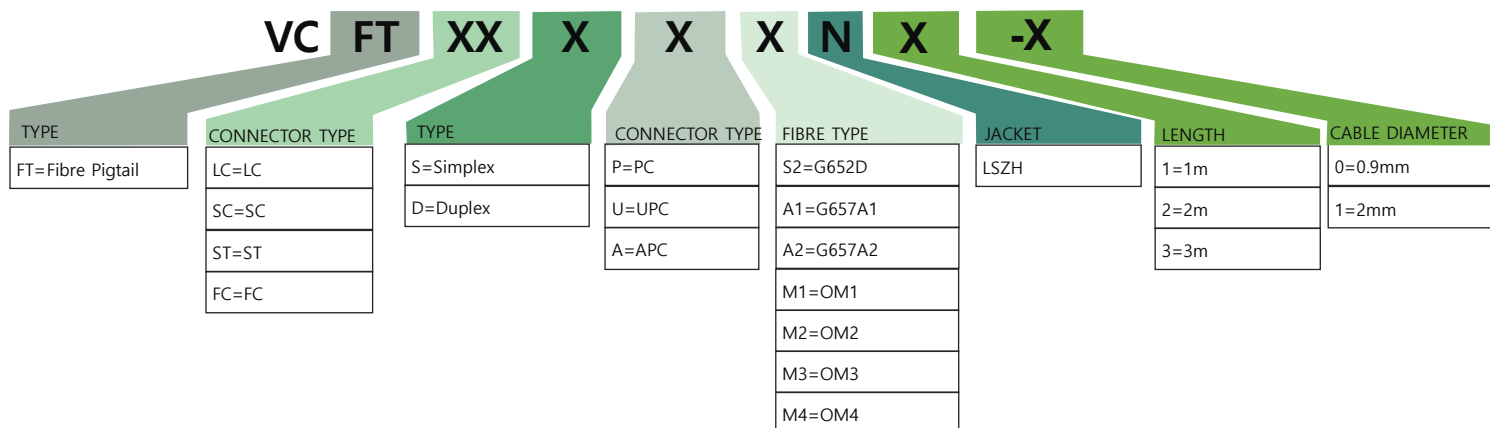

NAME CODING

Note: the default cable diameter is 3mm.

ORDERING INFORMATION

Part No.	Connector Type	Type	Connector Type	Fibre Type	Jacket	Cable Length	Cable Diameter
VCFTLCSPS2LS1-0	LC	Simplex	PC	G652D	LSZH	1m	0.9mm
VCFTLCSPS2LS1-1	LC	Simplex	PC	G652D	LSZH	1m	2mm
VCFTLCSPS2LS1	LC	Simplex	PC	G652D	LSZH	1m	3mm
VCFTLCSPS2LS2-0	LC	Simplex	PC	G652D	LSZH	2m	0.9mm
VCFTLCSPS2LS2-1	LC	Simplex	PC	G652D	LSZH	2m	2mm
VCFTLCSPS2LS2	LC	Simplex	PC	G652D	LSZH	2m	3mm
VCFTLCSPS2LS3-0	LC	Simplex	PC	G652D	LSZH	3m	0.9mm
VCFTLCSPS2LS3-1	LC	Simplex	PC	G652D	LSZH	3m	2mm
VCFTLCSPS2LS3	LC	Simplex	PC	G652D	LSZH	3m	3mm
VCFTLCSPA1LS1-0	LC	Simplex	PC	G657A1	LSZH	1m	0.9mm
VCFTLCSPA1LS1-1	LC	Simplex	PC	G657A1	LSZH	1m	2mm