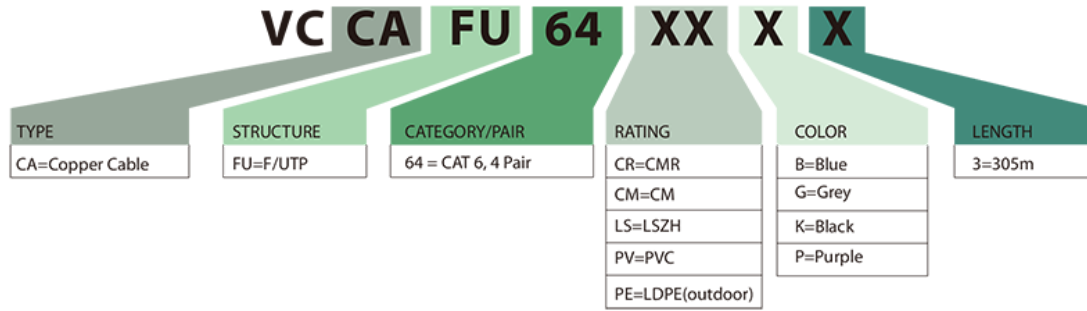

NAME CODING

ORDERING INFORMATION

Part No	Description	Packaging	Length
VCCAFU64CRB3	VIVANCO CAT 6 Shielded F/UTP 23AWG Copper Cable, CMR, Blue	Wooden drum	305M
VCCAFU64CRG3	VIVANCO CAT 6 Shielded F/UTP 23AWG Copper Cable, CMR, Grey	Wooden drum	305M
VCCAFU64CRK3	VIVANCO CAT 6 Shielded F/UTP 23AWG Copper Cable, CMR, Black	Wooden drum	305M
VCCAFU64CRP3	VIVANCO CAT 6 Shielded F/UTP 23AWG Copper Cable, CMR, Purple	Wooden drum	305M
VCCAFU64CMB3	VIVANCO CAT 6 Shielded F/UTP 23AWG Copper Cable, CM, Blue	Wooden drum	305M
VCCAFU64CMG3	VIVANCO CAT 6 Shielded F/UTP 23AWG Copper Cable, CM, Grey	Wooden drum	305M
VCCAFU64CMK3	VIVANCO CAT 6 Shielded F/UTP 23AWG Copper Cable, CM, Black	Wooden drum	305M
VCCAFU64CMP3	VIVANCO CAT 6 Shielded F/UTP 23AWG Copper Cable, CM, Purple	Wooden drum	305M
VCCAFU64LSB3	VIVANCO CAT 6 Shielded F/UTP 23AWG Copper Cable, LSZH, Blue	Wooden drum	305M
VCCAFU64LSG3	VIVANCO CAT 6 Shielded F/UTP 23AWG Copper Cable, LSZH, Grey	Wooden drum	305M
VCCAFU64LSK3	VIVANCO CAT 6 Shielded F/UTP 23AWG Copper Cable, LSZH, Black	Wooden drum	305M
VCCAFU64LSP3	VIVANCO CAT 6 Shielded F/UTP 23AWG Copper Cable, LSZH, Purple	Wooden drum	305M
VCCAFU64PVB3	VIVANCO CAT 6 Shielded F/UTP 23AWG Copper Cable, PVC, Blue	Wooden drum	305M
VCCAFU64PVG3	VIVANCO CAT 6 Shielded F/UTP 23AWG Copper Cable, PVC, Grey	Wooden drum	305M
VCCAFU64PVK3	VIVANCO CAT 6 Shielded F/UTP 23AWG Copper Cable, PVC, Black	Wooden drum	305M
VCCAFU64PVP3	VIVANCO CAT 6 Shielded F/UTP 23AWG Copper Cable, PVC, Purple	Wooden drum	305M
VCCAFU64PEB3	VIVANCO CAT 6 Shielded F/UTP 23AWG Copper Cable, PE, Blue	Wooden drum	305M
VCCAFU64PEG3	VIVANCO CAT 6 Shielded F/UTP 23AWG Copper Cable, PE, Grey	Wooden drum	305M
VCCAFU64PEK3	VIVANCO CAT 6 Shielded F/UTP 23AWG Copper Cable, PE, Black	Wooden drum	305M
VCCAFU64PEP3	VIVANCO CAT 6 Shielded F/UTP 23AWG Copper Cable, PE, Purple	Wooden drum	305M

Note: color and jacket type can be customized.