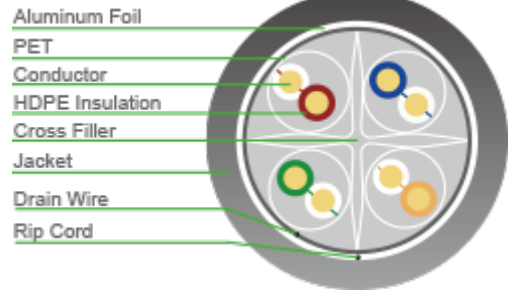

Color

- **P1:** Blue-White/Blue
- **P2:** Orange-White/Orange
- **P3:** Green-White/Green
- **P4:** Brown-White/Brown

Type			F/UTP CAT6 4x2x23AWG
Construction			Dimensions
Conductor	Structure AWG	AWG	23
	Material	-	Solid Bare Copper
	Diameter	mm	0.56±0.008
Insulation	Material	-	HDPE
	Diameter	mm	1.06±0.05
	Average Thickness	mm	0.25±0.05
Twist	Direction	-	S
Shielding	Material	-	Foil Tape Shield & Drain Wire
	Overlap Rate	-	20%
Fillers	Material	-	PE
Jacket	Material	-	CM, LSZH, PVC, LDPE, CMR
	Diameter	mm	7.4±0.3
	Average Thickness	mm	0.6±0.1
	Marking	-	VIVANCO SYSTEM COPPER CABLE ***** ** F/UTP CAT 6 4PAIRS 23AWG ANSI/TIA-568-C.2 ***** 001-305M
Installation Temperature Range			0°C ~+50°C
Operating Temperature Range			- 20°C ~+60°C