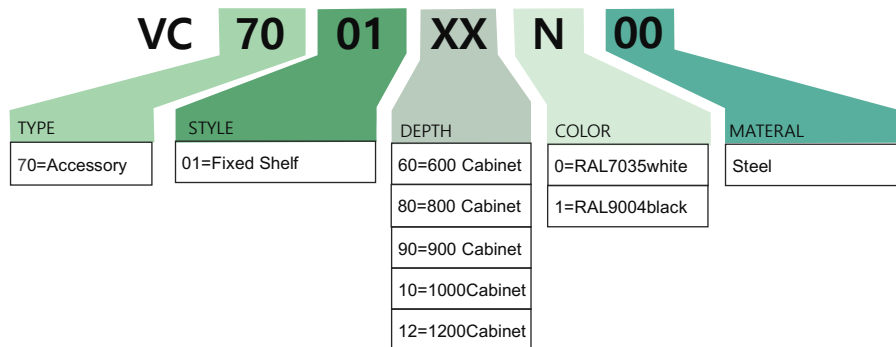

SPECIFICATION

Item Name	Specification
Static Loading Capacity	90KG
Material	SPCC 1.2mm
Color	RAL7035; RAL9004

NAME CODING

ORDERING INFORMATION

Part No.	Specification (mm)		
	Width	Depth	Cabinet Type
VC700160■00	485	350	600 cabinet (Depth)
VC700180■00	485	500	800 cabinet (Depth)
VC700190■00	485	600	900 cabinet (Depth)
VC700110■00	485	700	1000 cabinet (Depth)
VC700112■00	485	900	1200 cabinet (Depth)